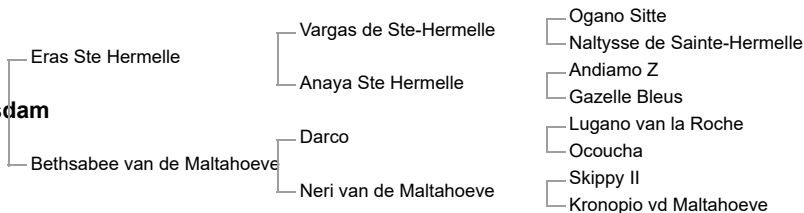

## Socrates van den Bosdam

chestnut stallion  
2018-04-24, BWP

### Sire:

**ERAS STE HERMELLE** (sBs, 2010, chestnut stallion by Vargas de Ste-Hermelle) Approved For: BWP, SF **ISJ 1.60** with Jérôme Guery (BEL) 10th CSI5\* Doha, Al Shaqab (QAT) (**1.60m**); 6th Lanaken NatCh Belgium (Seniors) (**1.55m**); 9th CSI5\* St. Tropez - Grimaud (FRA) (**1.55m**);...**ETC**